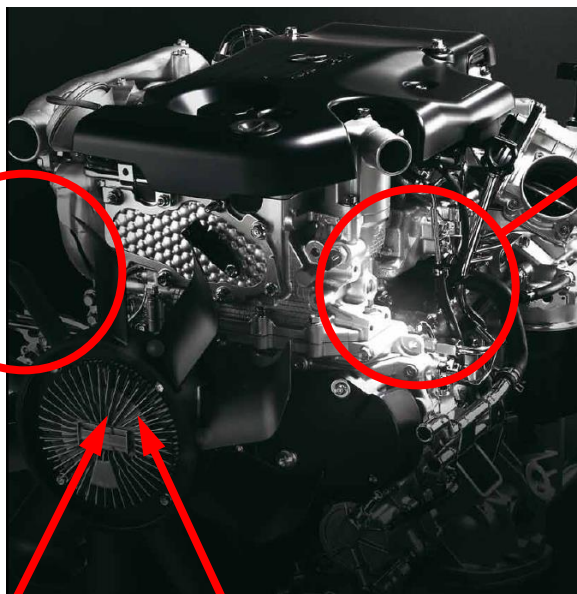

## ISUZU N-Series Compressor Mount Kit Selection

This Service Bulletin only applies to the Euro 4 / Euro 5 engines

original a/c compressor on the  
RIGHT hand side  
(direction of motion) select kit:

KC14080373

original a/c compressor on the  
LEFT hand side (direction of  
motion) select kit:

KC07090118

**Attention!**

**This kit is only suitable for  
Euro 4 / Euro 5 engines  
(4JJ1-TCS / 4JJ1-E5N)**

Crankshaft pulley: